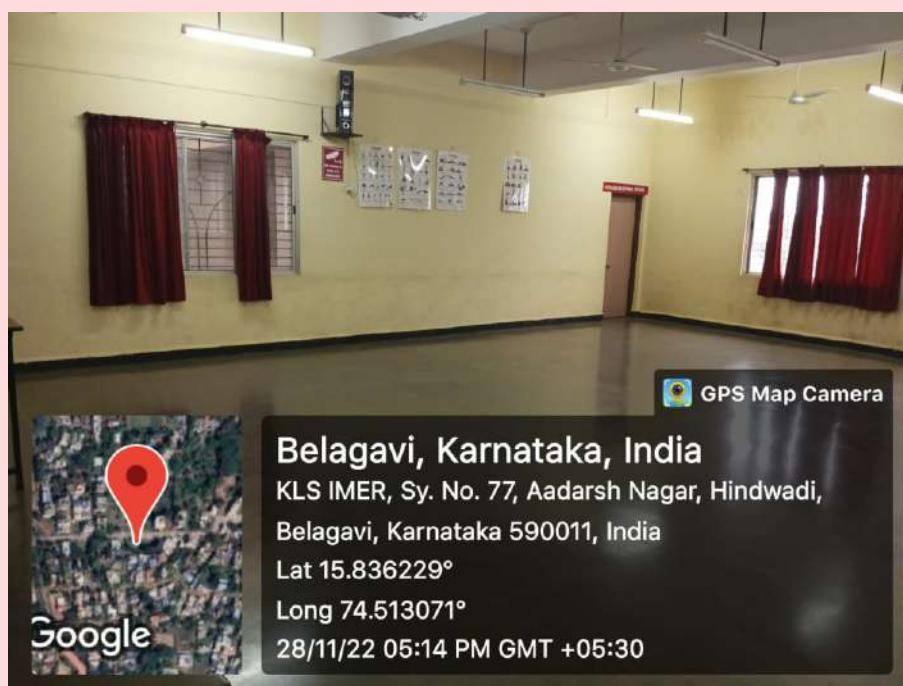

Yoga Centre

Yoga Centre was launched with the sole objective of making people healthy (physically, mentally emotionally and spiritually) so that they can lead a happy life. Our aim is to make every IMERian a karma yogi so that, they will spread this “health campaign” Yogic Kriya or practice includes light exercises, yogasana, pranayama and meditation along with some discourse/lecture/discussion on health management, stress management, ~~time management & managing self-spirituality etc..~~ the sessions are coordinated by Mr. S.N. Kulkarni, Librarian, IMER.