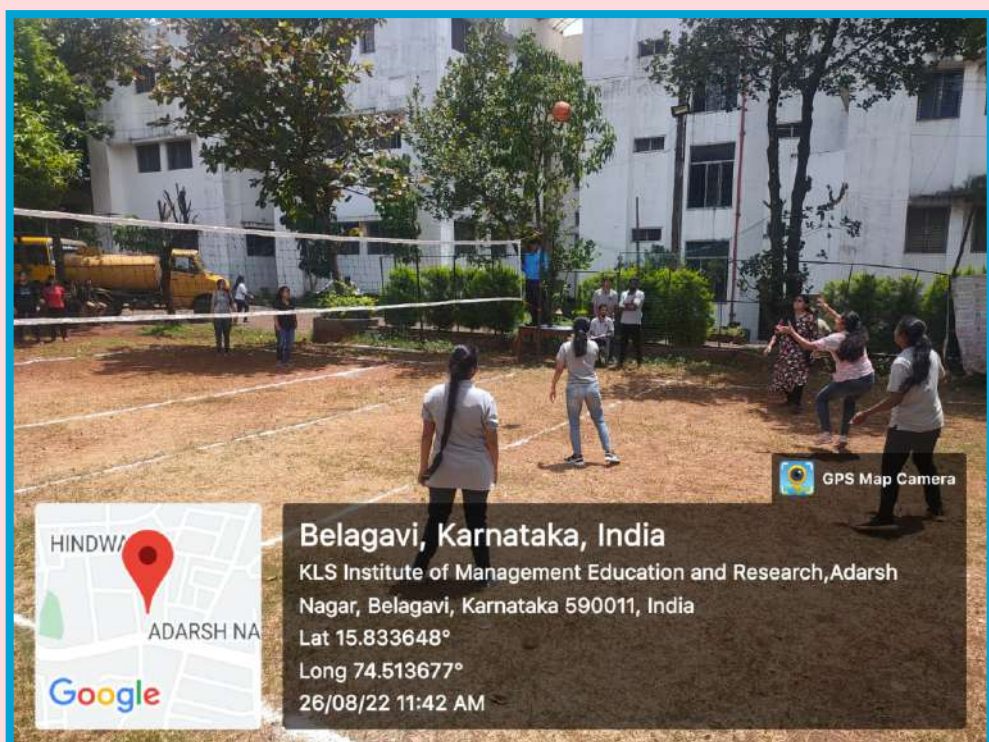

Outdoor Games

Outdoor games: Facility for playing Volleyball, Throw ball and Kabaddi is provided in the IMER campus. Annual Sports Day i.e. SPIRIT is organized every year in which both indoor & outdoor games will be conducted.