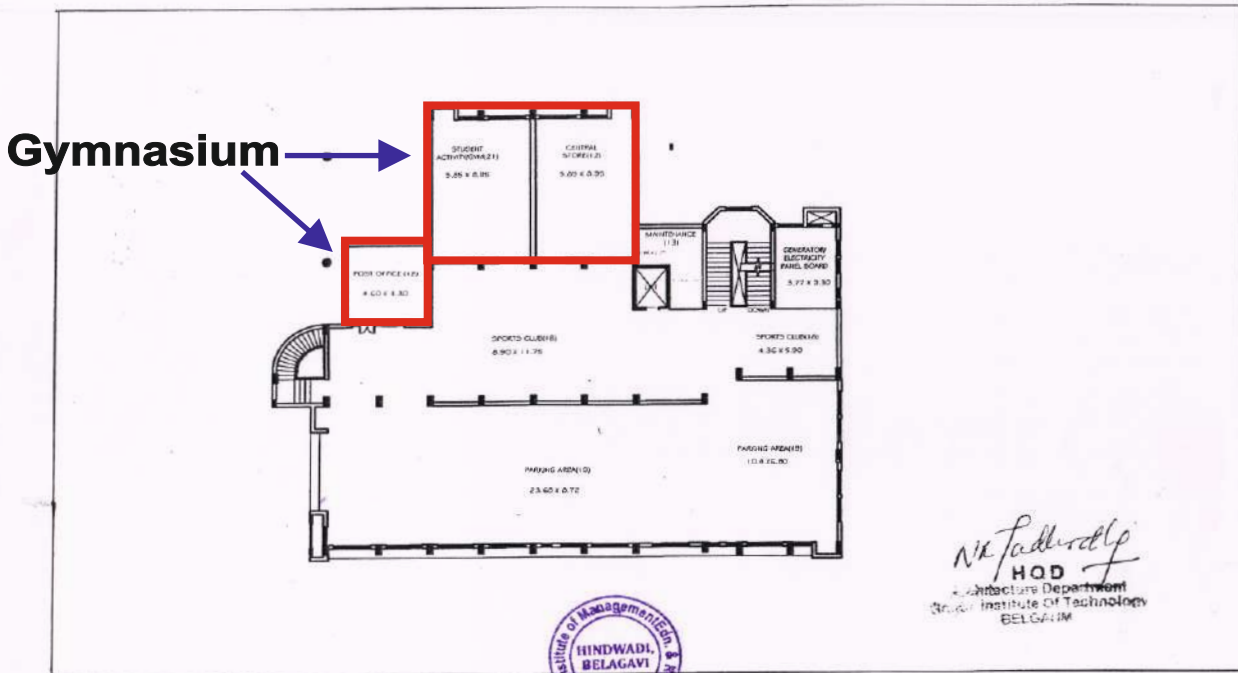

Gymnasium Location Plan

Gymnasium

BASEMENT FLOOR PLAN OF KLS'S IMER BELGAUM

General
Prasad Reddy

Mr. Padmalay
HOD
Architecture Department
Gogte Institute Of Technology
BELGAUM

Director
DIRECTOR
K.L.S. Institute of Management
Education & Research