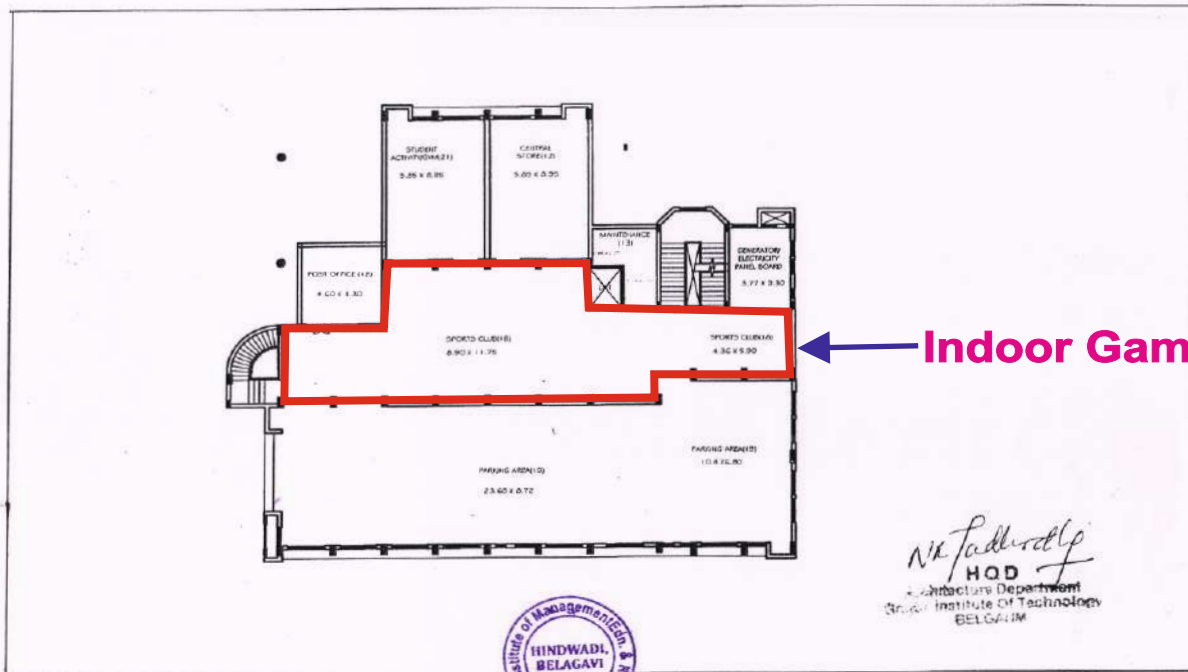

Indoor Games Location Plan

NK Induraj
H.O.D.
Architecture Department
KLS's Institute Of Technology
BELGAUM

BASEMENT FLOOR PLAN OF KLS'S IMER BELGAUM

Rodriguez
General Rodriguez

[Signature]
DIRECTOR
KLS's Institute of Management
Education & Research