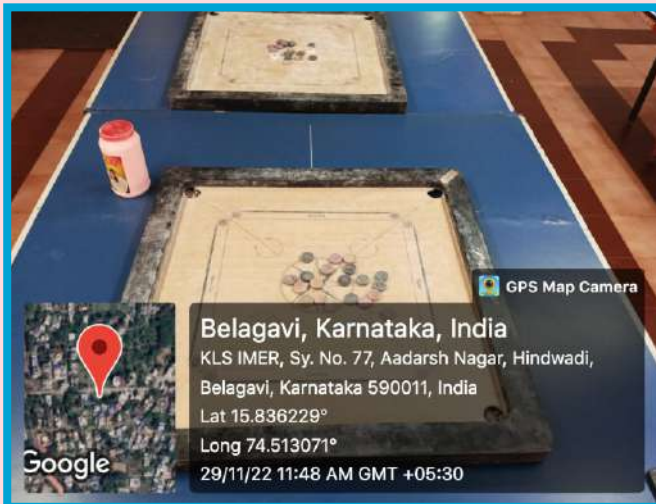

Gymnasium

A Large room equipped with Gymnastic Apparatus

IMER has well-equipped gymnasium located at the basement, covering an area of 127 square Meters. The Gymnasium has variety of hi-tech equipment namely Treadmills, Multi Orbitrac, Elliptical Bike, Magnetic Upright Bike, Recumbent Bike and Vibrator. Gym has weight training facilities like Rubber dumbbells, Hexa Weighing Plates with Grip and Steel Coated Barbells. Other equipment include Bench Press (incline & decline), Vertical Leg Press, Leg Extension, Gym Ball, Parallel Dip Bar, Machine Press, Machine Fly, Cable Rowing, Preacher Curl, Fore Arm Machine, and triceps press down and many others. IMER gymnasium is open for free membership to students and staff, who are willing to take the Benefit of the facility. Girl students and staff have been provided with special batches. The Gymnasium is open between 6:00 am to 7.00 am and 4:00 pm to 7.00 pm accommodating different batches. An Experienced and certified instructor (George Rodrigues, Physical Education Director) is provided for formally training gymnasium members.

Indoor Games

Facilities for Indoor games such as Chess, Carom, Table Tennis & other indoor Games facilities are available at the basement area of the IMER Campus. Annual Sports Day i.e. SPIRIT is organized every year in which both indoor & outdoor games will be conducted..