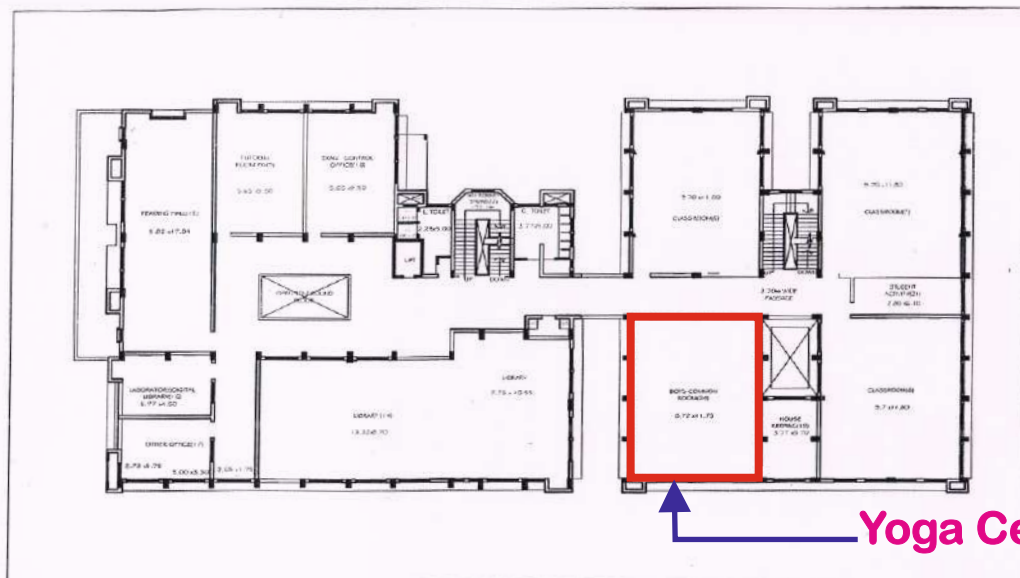

Auditorium : Facilities available for organizing cultural activities on the campus.

IMER has its own well-equipped Auditorium at the ground floor of the main building. It has seating capacity of 230 persons. Auditorium is used to organize various functions, lectures, other cultural activities and events.

Director
DIRECTOR
K.L.S. Institute of Management
Education & Research

Indoor Games Location Plan

NK Induraj
H.O.D.
Architecture Department
KLS's Institute Of Technology
BELGAUM

BASEMENT FLOOR PLAN OF KLS'S IMER BELGAUM

Rodriguez
General Rodriguez

[Signature]
DIRECTOR
KLS's Institute of Management
Education & Research

Yoga Centre Location Plan

[Signature]
DIRECTOR
KLS's Institute of Management
Education & Research

SECOND FLOOR PLAN OF KLS'S IMER BELGAUM