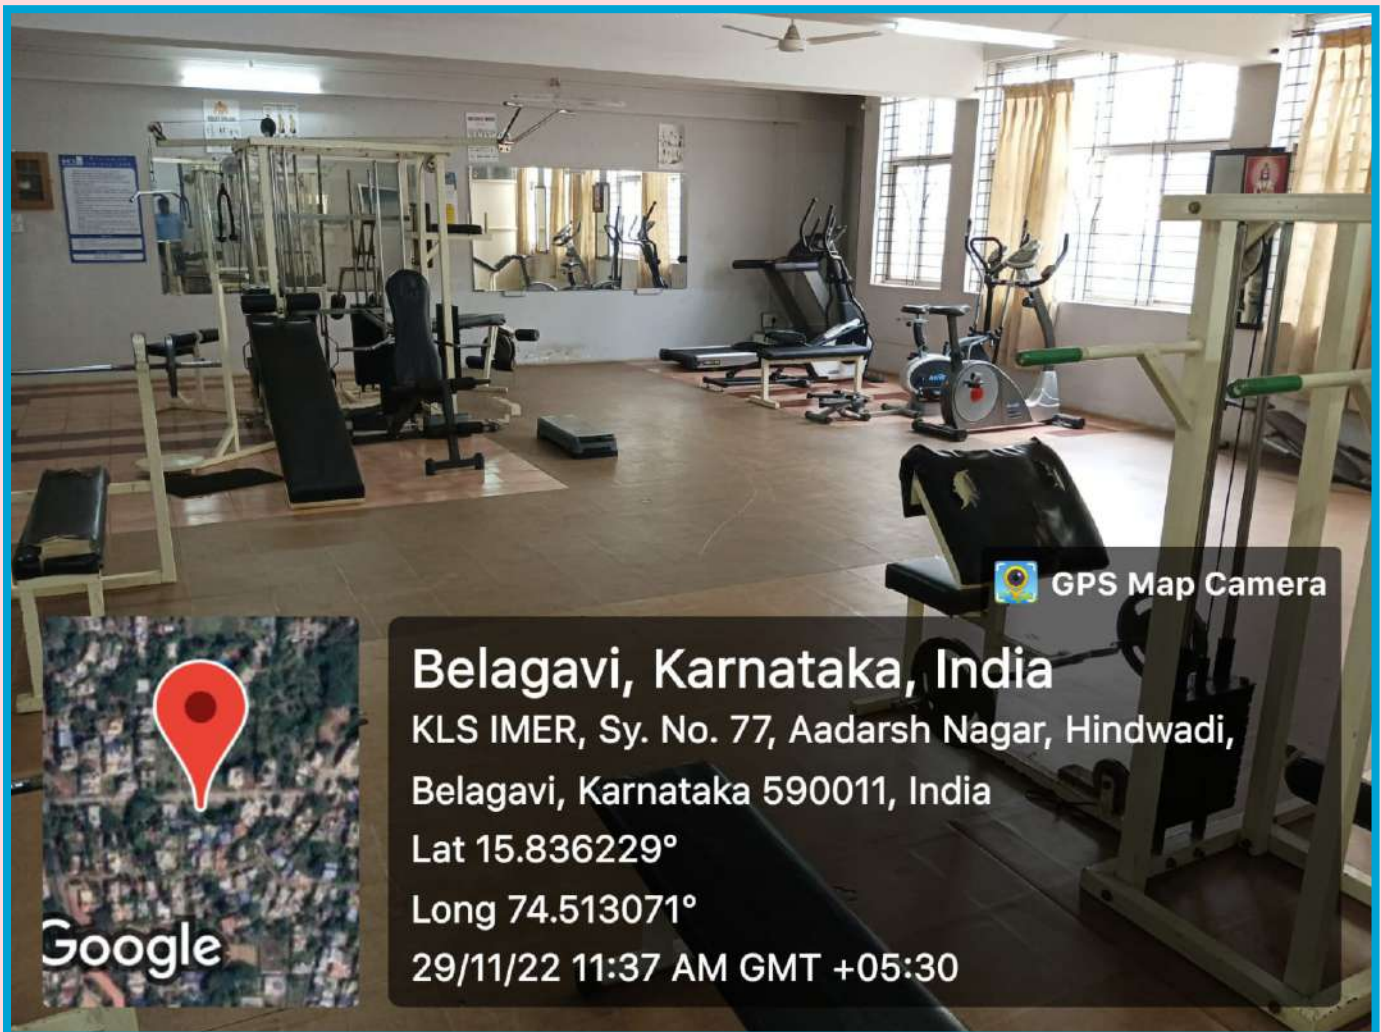

Auditorium : Facilities available for organizing cultural activities on the campus.

IMER has its own well-equipped Auditorium at the ground floor of the main building. It has seating capacity of 230 persons. Auditorium is used to organize various functions, lectures, other cultural activities and events.

Gymnasium

A Large room equipped with Gymnastic Apparatus

IMER has well-equipped gymnasium located at the basement, covering an area of 127 square Meters. The Gymnasium has variety of hi-tech equipment namely Treadmills, Multi Orbitrac, Elliptical Bike, Magnetic Upright Bike, Recumbent Bike and Vibrator. Gym has weight training facilities like Rubber dumbbells, Hexa Weighing Plates with Grip and Steel Coated Barbells. Other equipment include Bench Press (incline & decline), Vertical Leg Press, Leg Extension, Gym Ball, Parallel Dip Bar, Machine Press, Machine Fly, Cable Rowing, Preacher Curl, Fore Arm Machine, and triceps press down and many others. IMER gymnasium is open for free membership to students and staff, who are willing to take the Benefit of the facility. Girl students and staff have been provided with special batches. The Gymnasium is open between 6:00 am to 7.00 am and 4:00 pm to 7.00 pm accommodating different batches. An Experienced and certified instructor (George Rodrigues, Physical Education Director) is provided for formally training gymnasium members.

Indoor Games

Facilities for Indoor games such as Chess, Carom, Table Tennis & other indoor Games facilities are available at the basement area of the IMER Campus. Annual Sports Day i.e. SPIRIT is organized every year in which both indoor & outdoor games will be conducted..