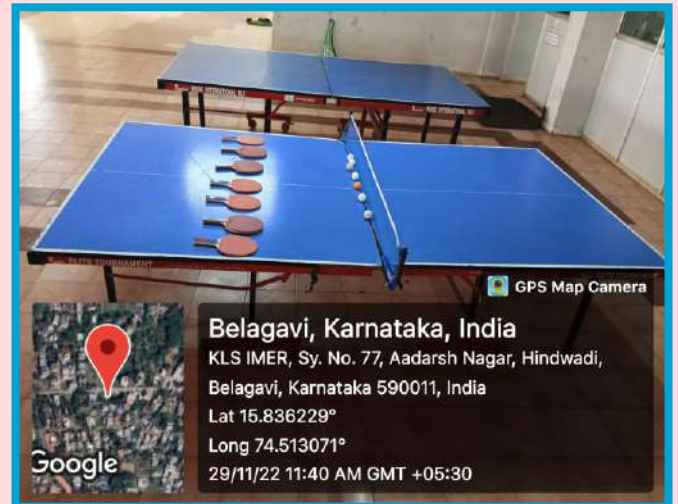

Gymnasium

A Large room equipped with Gymnastic Apparatus

IMER has well-equipped gymnasium located at the basement, covering an area of 127 square Meters. The Gymnasium has variety of hi-tech equipment namely Treadmills, Multi Orbitrac, Elliptical Bike, Magnetic Upright Bike, Recumbent Bike and Vibrator. Gym has weight training facilities like Rubber dumbbells, Hexa Weighing Plates with Grip and Steel Coated Barbells. Other equipment include Bench Press (incline & decline), Vertical Leg Press, Leg Extension, Gym Ball, Parallel Dip Bar, Machine Press, Machine Fly, Cable Rowing, Preacher Curl, Fore Arm Machine, and triceps press down and many others. IMER gymnasium is open for free membership to students and staff, who are willing to take the Benefit of the facility. Girl students and staff have been provided with special batches. The Gymnasium is open between 6:00 am to 7.00 am and 4:00 pm to 7.00 pm accommodating different batches. An Experienced and certified instructor (George Rodrigues, Physical Education Director) is provided for formally training gymnasium members.

Indoor Games

Facilities for Indoor games such as Chess, Carom, Table Tennis & other indoor Games facilities are available at the basement area of the IMER Campus. Annual Sports Day i.e. SPIRIT is organized every year in which both indoor & outdoor games will be conducted..